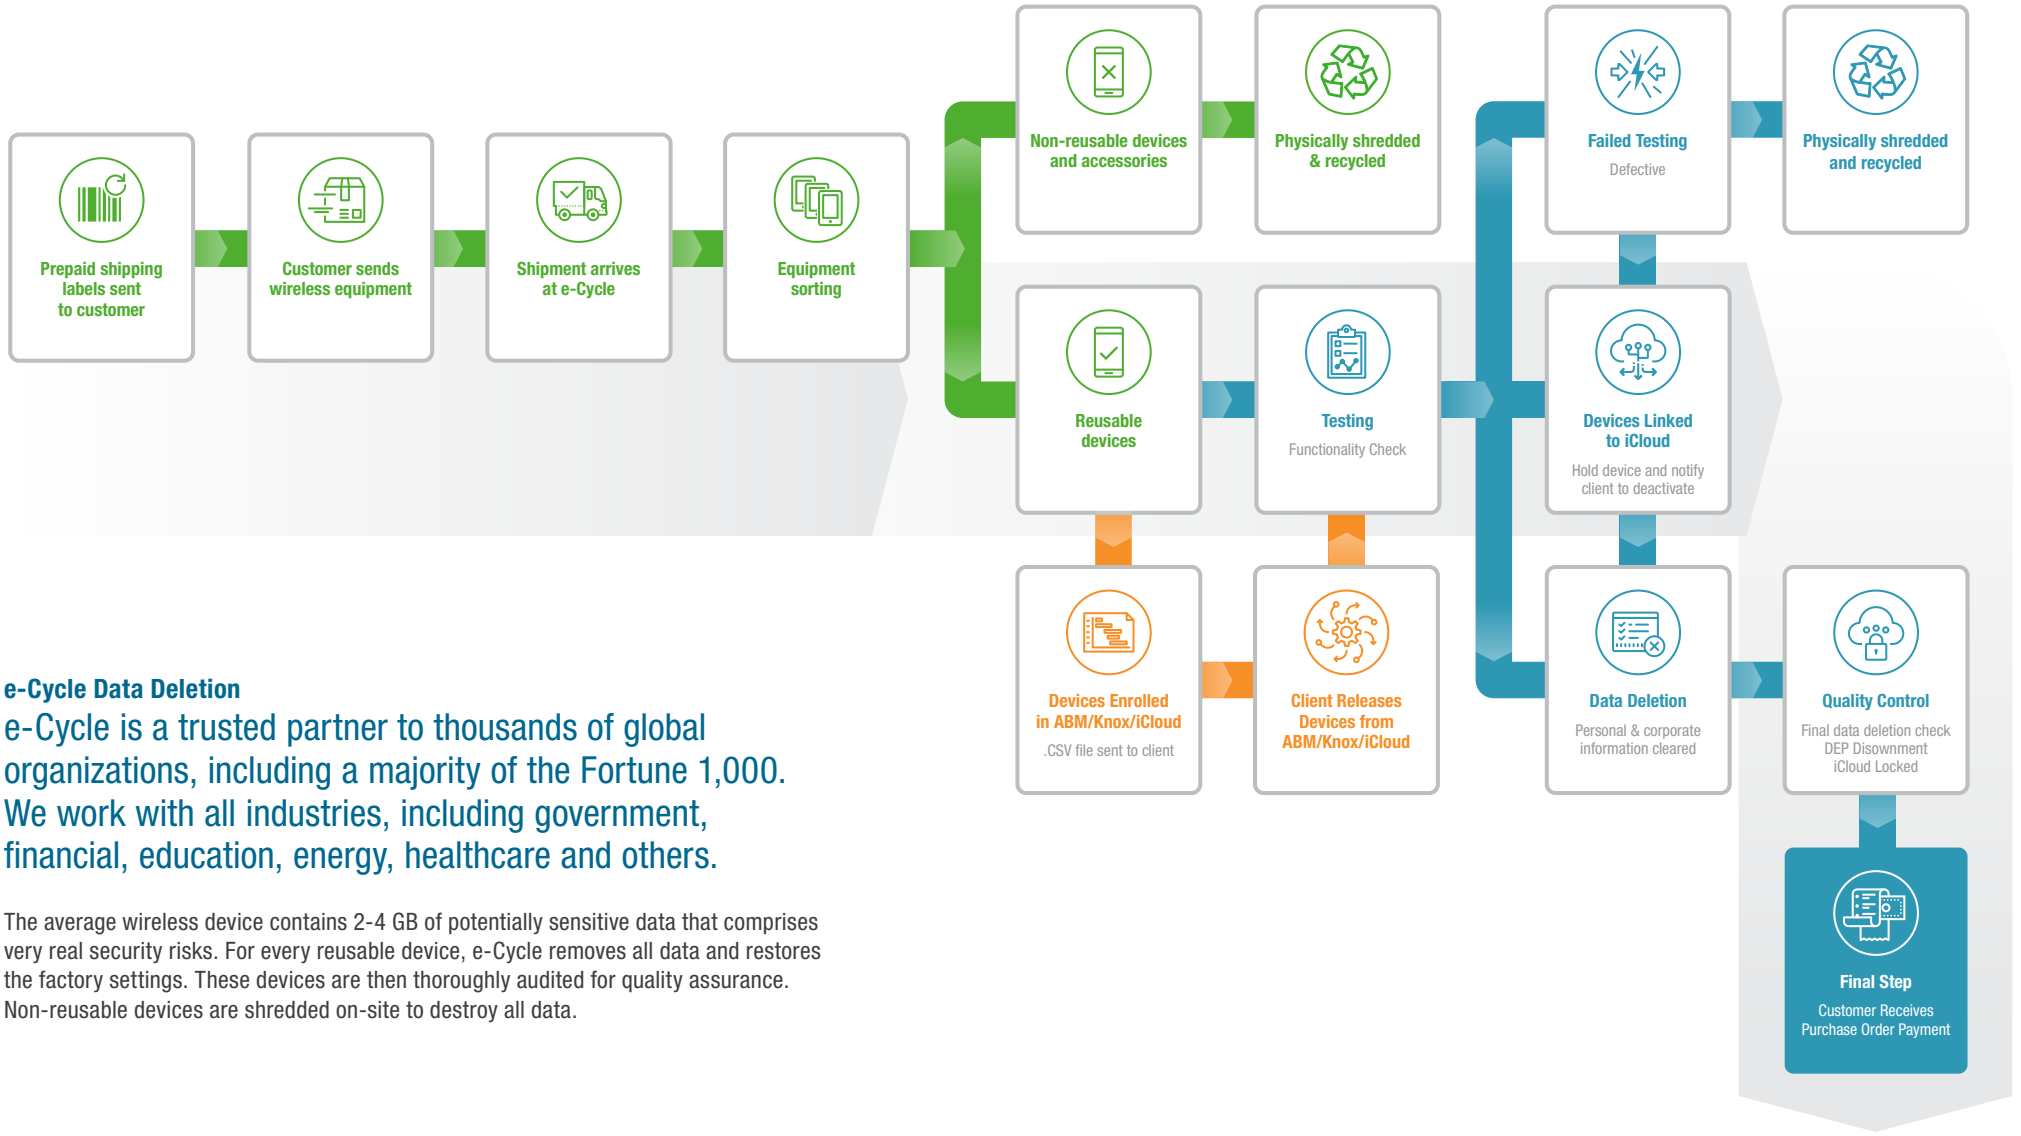

e-Cycle Process

e-Cycle Data Deletion

e-Cycle is a trusted partner to thousands of global organizations, including a majority of the Fortune 1,000. We work with all industries, including government, financial, education, energy, healthcare and others.

The average wireless device contains 2-4 GB of potentially sensitive data that comprises very real security risks. For every reusable device, e-Cycle removes all data and restores the factory settings. These devices are then thoroughly audited for quality assurance. Non-reusable devices are shredded on-site to destroy all data.