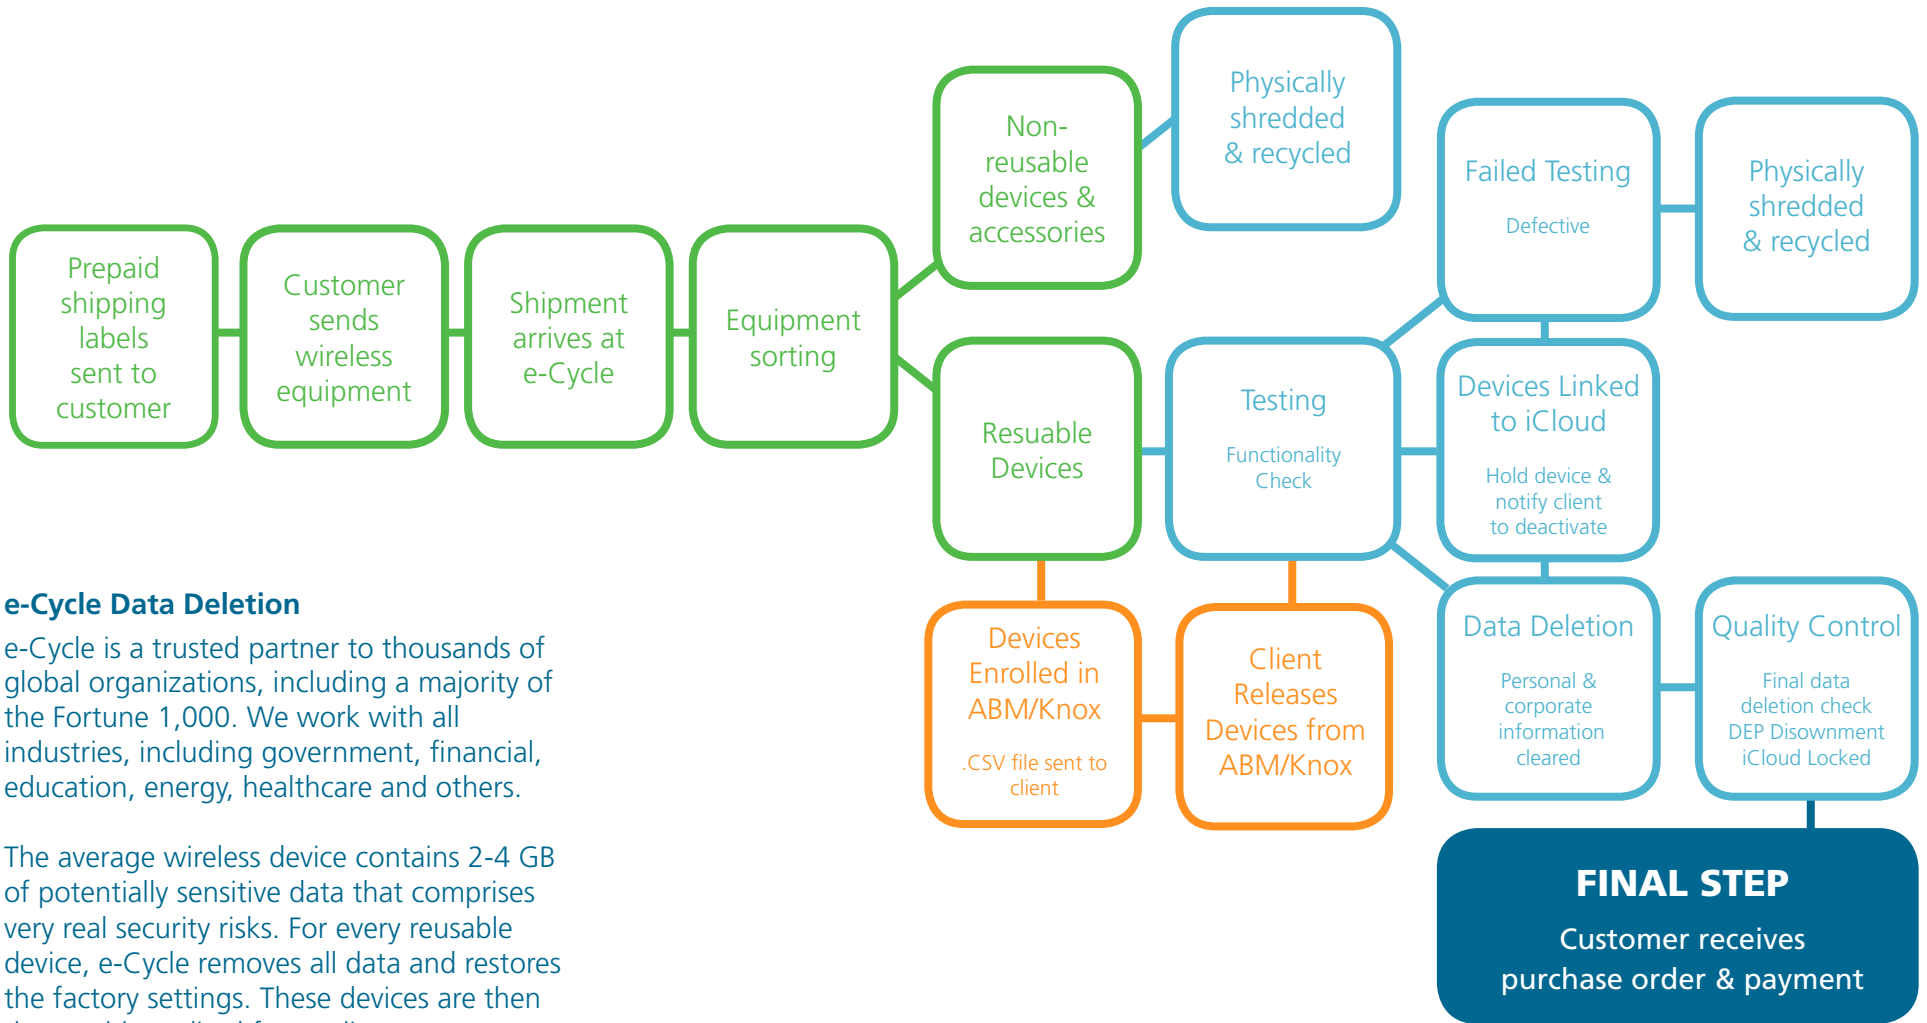

e-Cycle Process

e-Cycle Data Deletion

e-Cycle is a trusted partner to thousands of global organizations, including a majority of the Fortune 1,000. We work with all industries, including government, financial, education, energy, healthcare and others.

The average wireless device contains 2-4 GB of potentially sensitive data that comprises very real security risks. For every reusable device, e-Cycle removes all data and restores the factory settings. These devices are then thoroughly audited for quality assurance. Non-reusable devices are shredded to destroy all data.